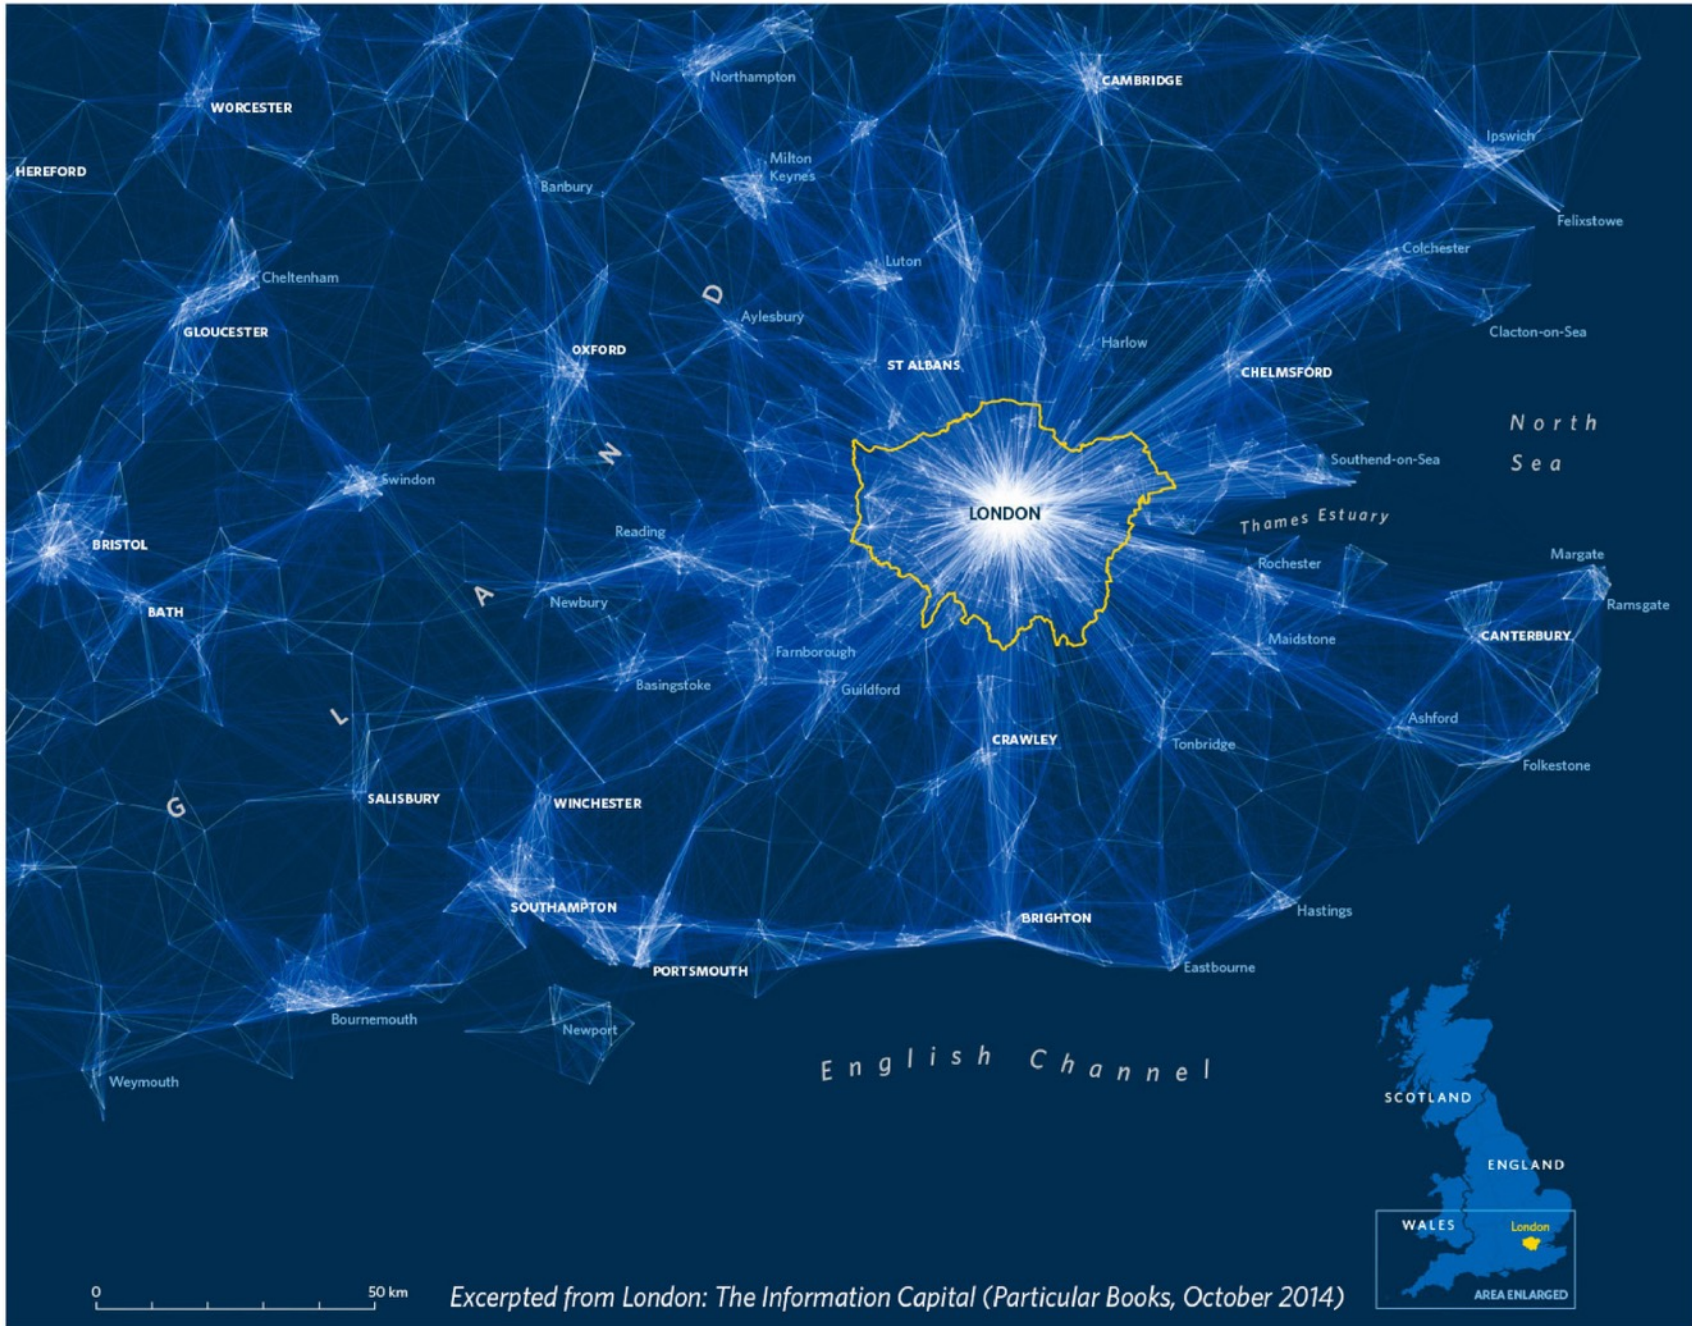

Urban elites

- Educational advantage
- City central

City vibe

- City and student fringe
- Graduation occupation

London life-cycle

- City enclaves
- Affluent suburbs

Settled Asians

- Asian owner occupiers
- Transport service workers
- East End Asians
- Elderly Asians

London locations with over 75 per cent social housing

Street, London

#MapLondon
Digital mapping for better cities

#MAPLOND

Digital mapping for better cities

#MapLondon
Digital mapping for better cities
9 Dec 2019