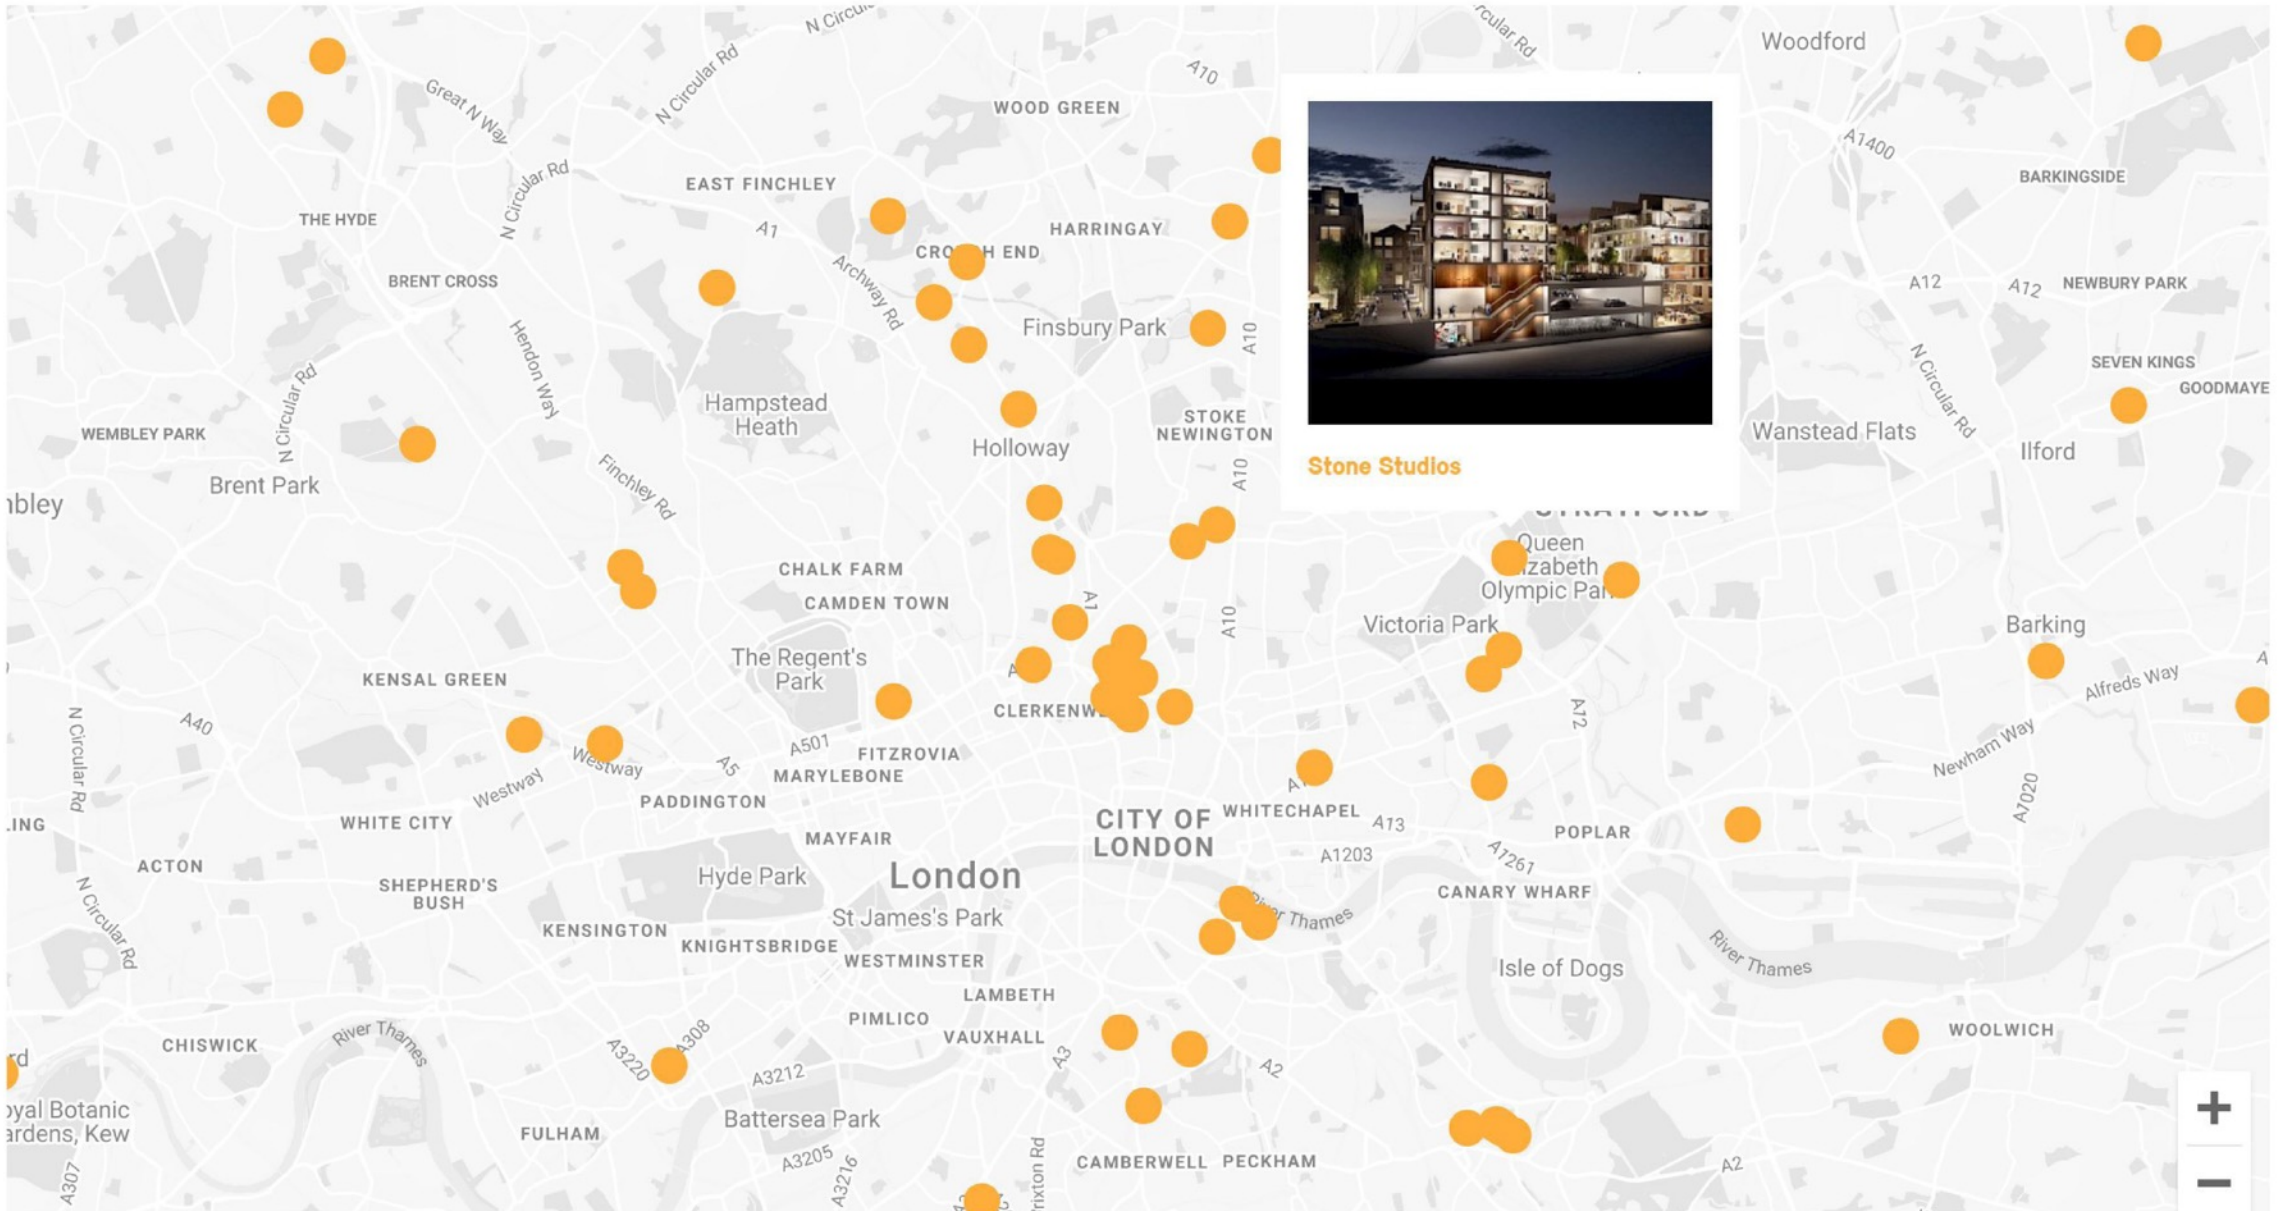

#MapLondon

Monday 9 December 2019

#MapLondon

Mapping with the community
Consultation

City Park West
Chelmsford

North West Cambridge M1 & M2
Cambridge

Neighbourhood classifications, 2014

Each colour encapsulates a combination of census variables. These are the official categories approved by the GLA.

Urban elites

- Educational advantage
- City central

City vibe

- City and student fringe
- Graduation occupation

London life-cycle

- City enclaves
- Affluent suburbs

Settled Asians

- Asian owner occupiers
- Transport service workers
- East End Asians
- Elderly Asians

London locations with over 75 per cent social housing

Street, London

#MapLondon
Digital mapping for better cities

#MAPLOND

Digital mapping for better cities

#MapLondon
Digital mapping for better cities
9 Dec 2019